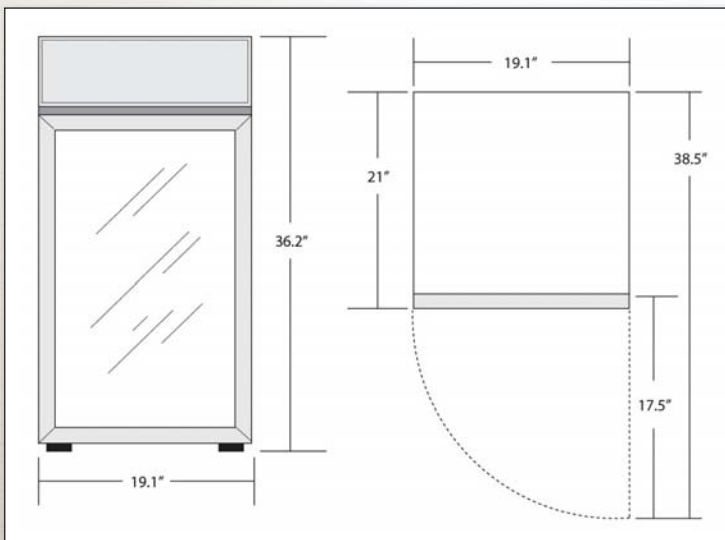

### IN-HOUSE CUSTOM GRAPHICS CAPABILITIES

- 3 Cubic Foot Capacity
- Durable Steel Cabinet
- Forced Air Refrigeration with Ball Bearing Fan
- Low Energy Double Pane Tempered Glass Door
- Automatic Condensation Evaporation
- Illuminated Sign Header
- Dual Recessed Interior Lighting
- 3 Adjustable Shelves
- Eco-Friendly R134a Refrigerant
- Self-Closing Door
- Custom Door Lock
- Exterior Thermostat Control
- Cools Down to 32°F/0°C

## SPECIFICATIONS

**Exterior Dimensions:** 19.1"W x 21.3"D x 36.2"H  
**Interior Dimensions:** 15.8"W x 15.5"D x 23.6"H  
**Package Dimensions:** 20.4"W x 22.5"D x 38"H

**Units Per 40' Container:** 184    **Net Wt:** 88.2 Pounds  
**Units Per Pallet:** 8                      **Gross Wt:** 92.6 Pounds  
**Pallets Per 53' Truck:** 29  
**Units Per 53' Truck:** 522